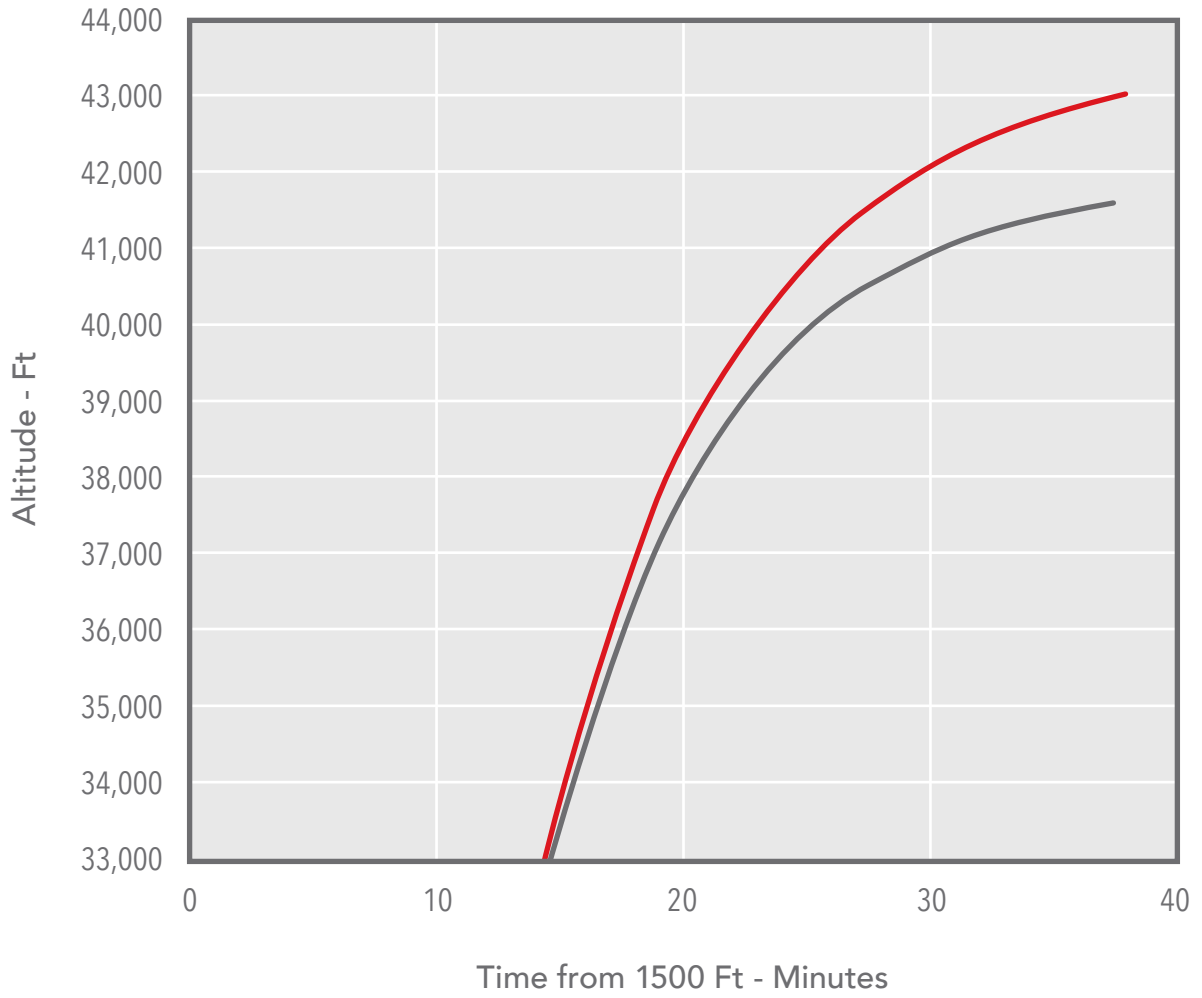

FALCON 50EX CLIMB TIME

- 50EX Winglets
- 50EX Baseline

FALCON 50EX PAYLOAD RANGE