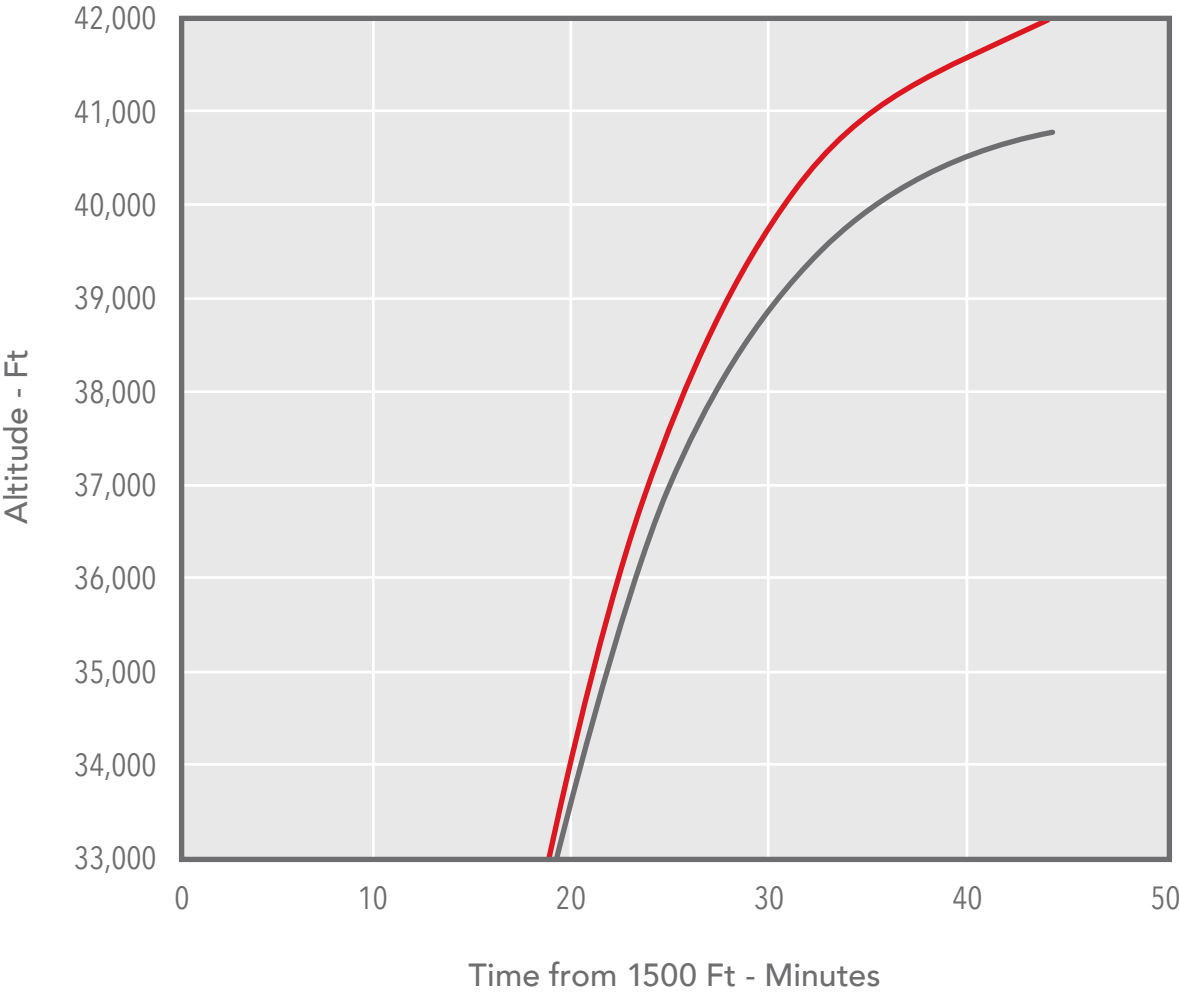

# FALCON 50 CLIMB TIME

- 50 Winglets
- 50 Baseline