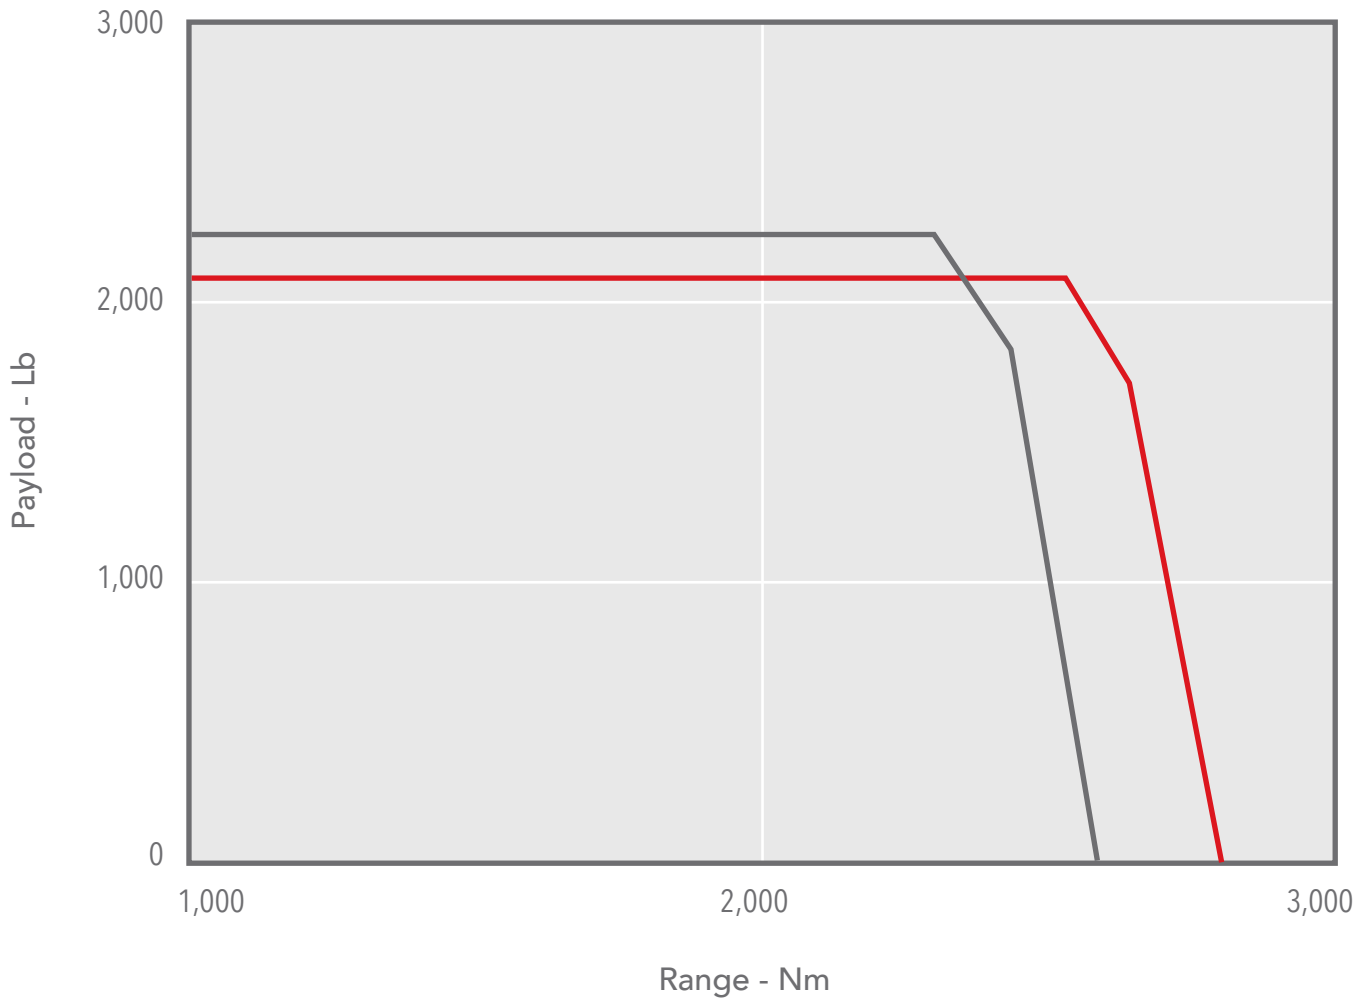

HAWKER 800XP CLIMB TIME

- 800XP Winglets
- 800XP Baseline

HAWKER 800XP PAYLOAD RANGE

- 800XP Winglets Payload Range
- 800XP Baseline Payload Range