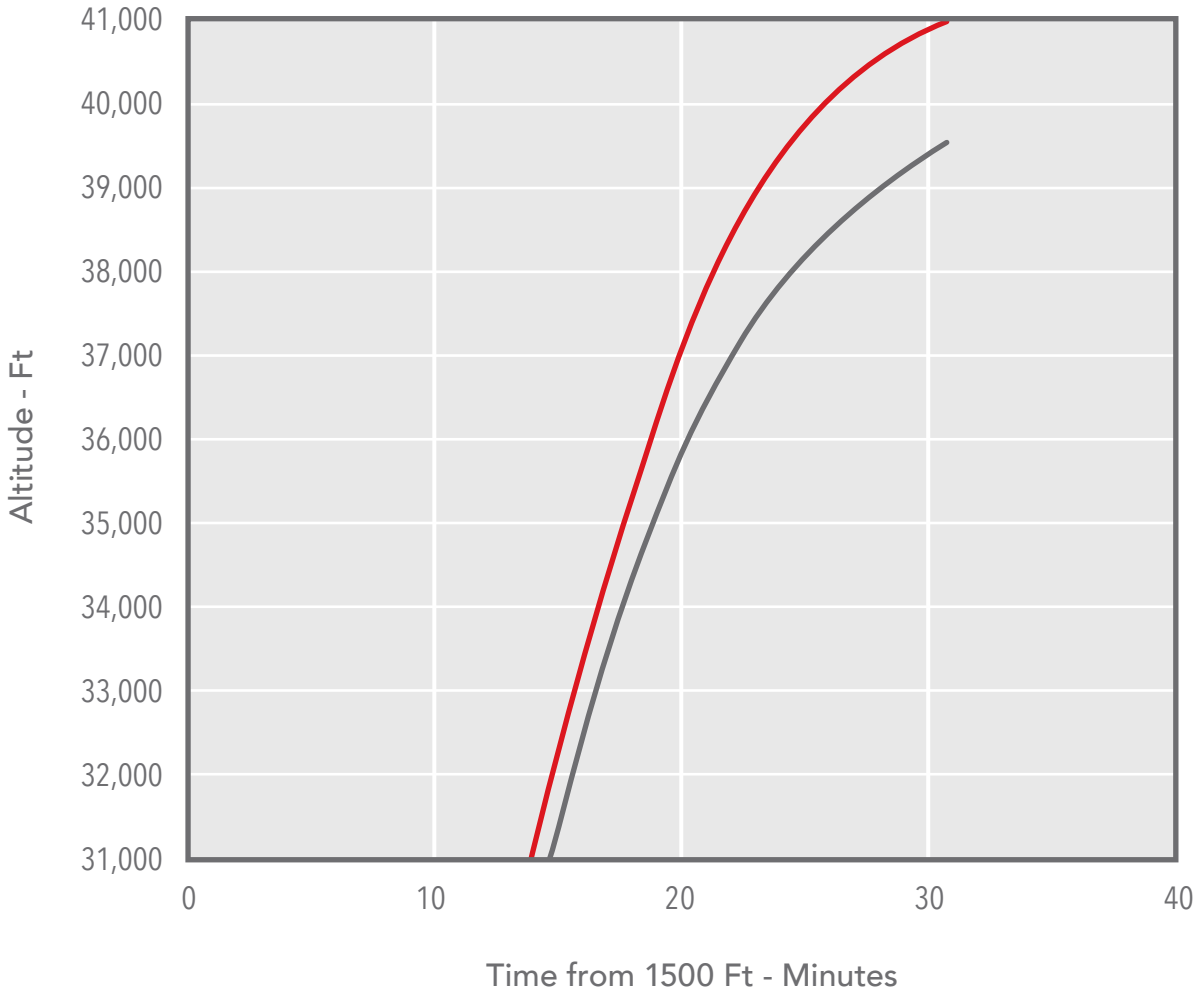

HAWKER 800XP CLIMB TIME

- 800XP Winglets
- 800XP Baseline

HAWKER 800XP PAYLOAD RANGE

- 800XP Winglets Payload Range
- 800XP Baseline Payload Range