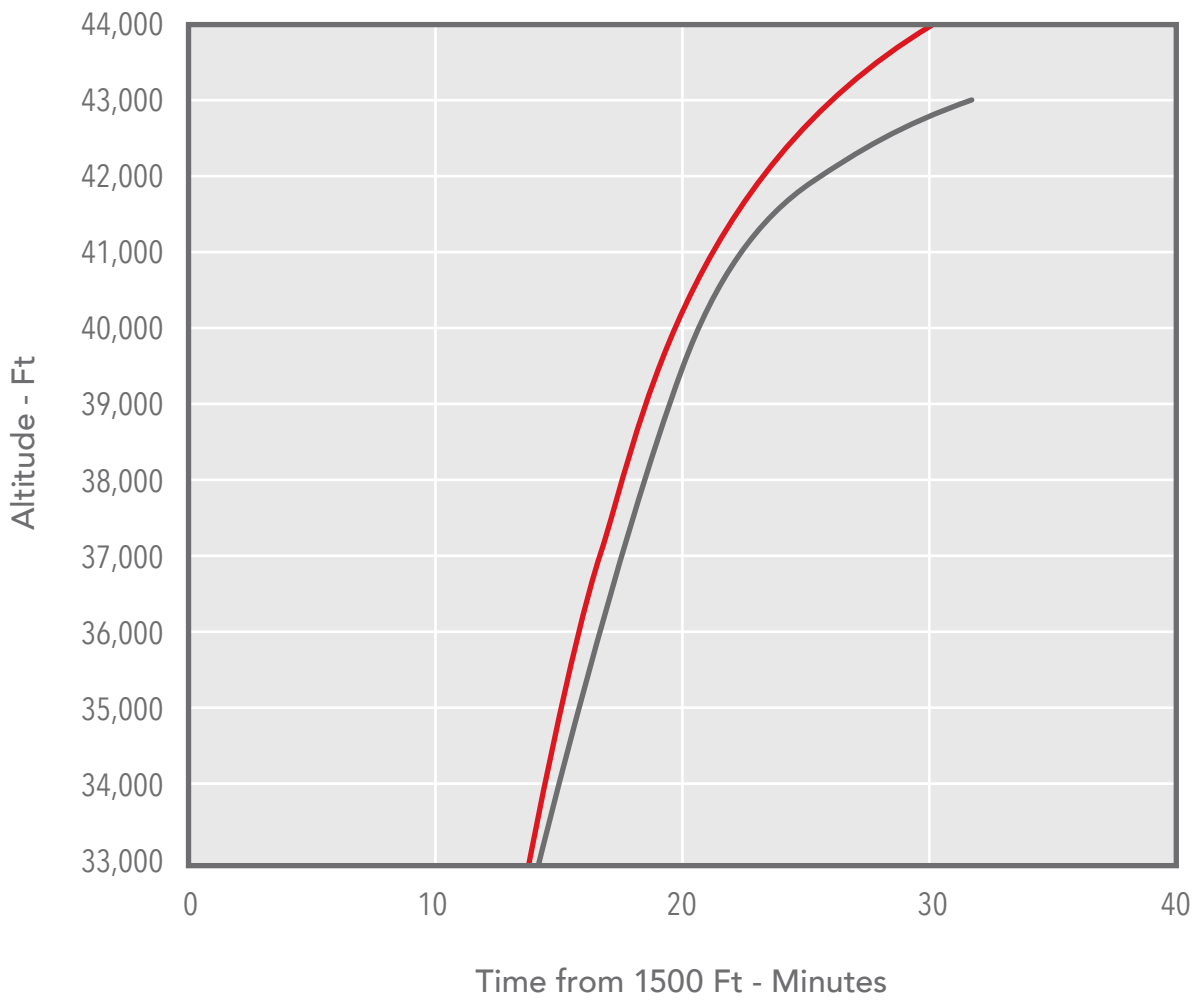

FALCON 2000 CLIMB TIME

- 2000 Winglets
- 2000 Baseline

FALCON 2000 PAYLOAD RANGE

- 2000 Winglets
- 2000 Baseline