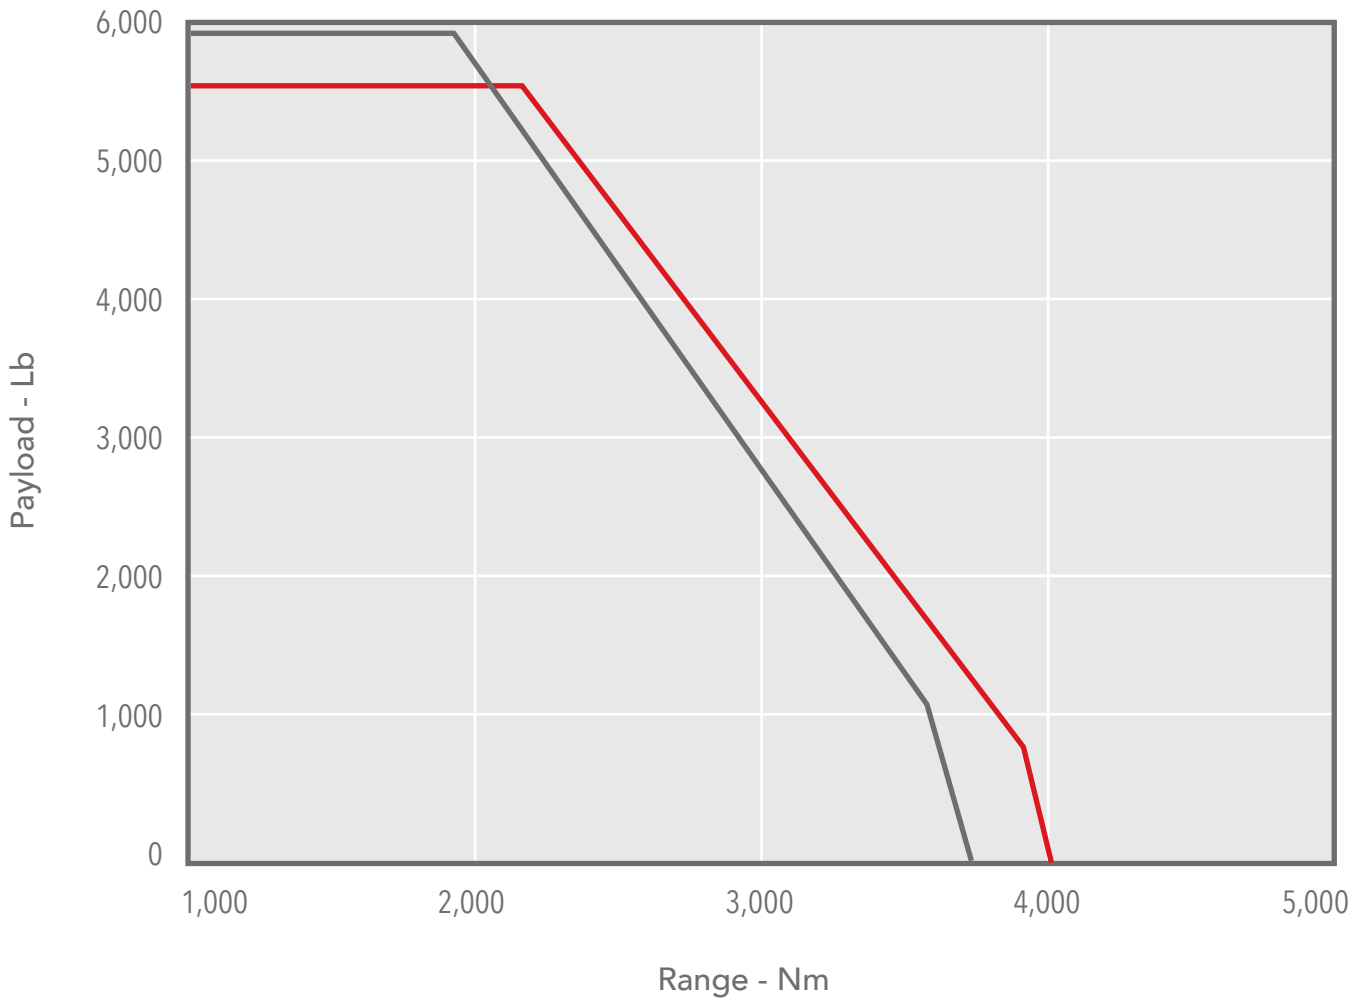

FALCON 2000 CLIMB TIME

- 2000 Winglets
- 2000 Baseline

FALCON 2000 PAYLOAD RANGE

- 2000 Winglets
- 2000 Baseline